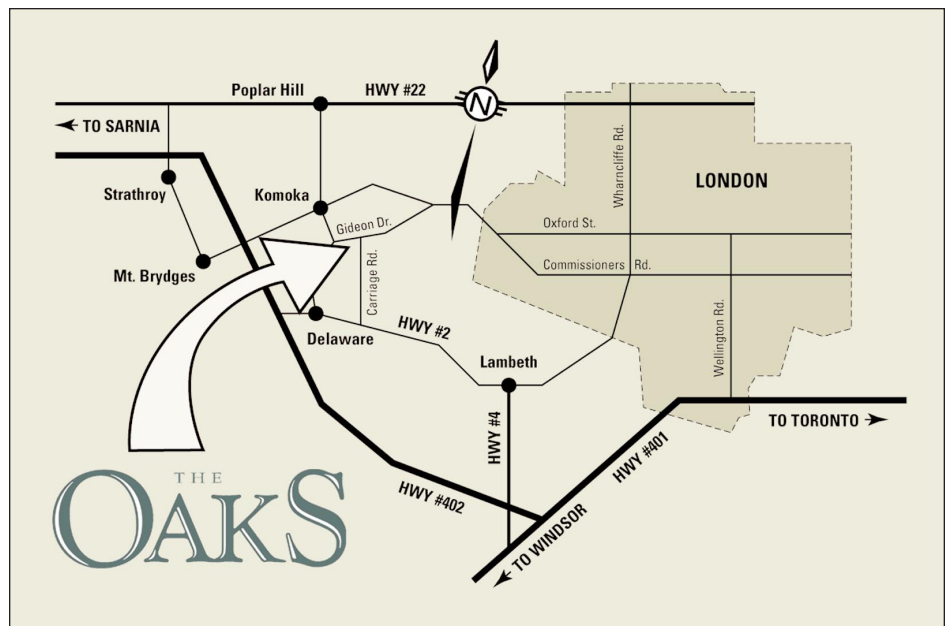

THE OAKS

GOLF & COUNTRY CLUB

DRIVING DIRECTIONS

DRIVING FROM THE WEST

- Take Hwy #402 to exit #82 to Komoka
- Follow it to the first set of lights in Komoka
- Turn right and follow it over the bridge to the stop sign
- Turn left and the entrance is 100 yards on the right

DRIVING FROM THE EAST

- Take Hwy #401 to Hwy #402 and exit at Hwy #4
- Take Colonel Talbot Road north to the first set of lights in Lambeth
- Turn left on Hwy #2 and follow it to Carriage Road
- Turn right and follow it to the stop sign
- Turn left on Gideon Drive
- The entrance to The Oaks is the first driveway on the left